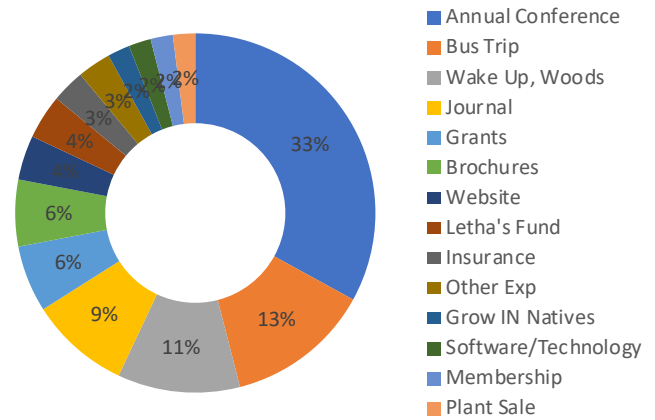

Expenses by Category 2019

Thanks to all the donors who supported our work in 2019!