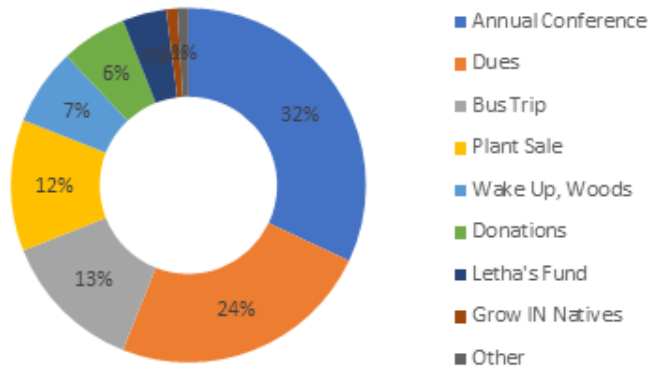

Income by Category 2019